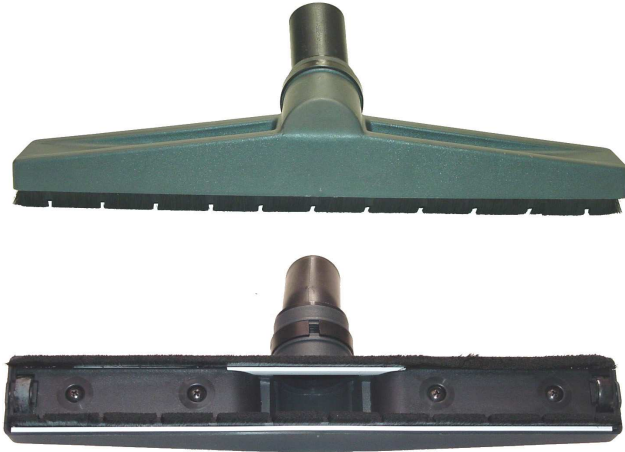

IPC Integrated Professional Cleaning

IPCGansow

Suceur à roulettes aspiration poussières

Diam. 38 mm